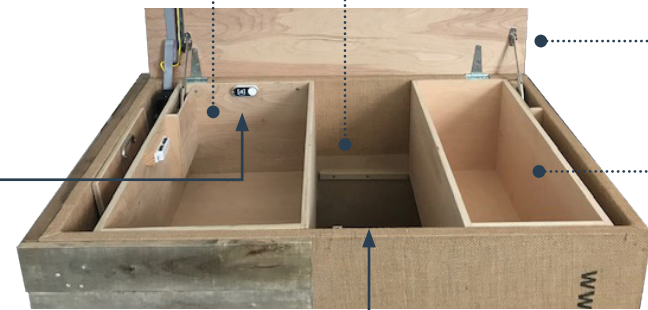

Handy size:

Our bins are not-too-big, not-too-small. They are compact + Roomy.

36"W x 24"D x 36"H
(32" H w/o casters.)

Soft Down Lid Supports

Safe & silent.

Removable Compartment

Flexible fit for your use.

Reclaimed Wood

Environmental contribution & Radiation free environment.

Secure Hard Drive Drawers

Smart & secure drawers for your data.

High Grade Casters

Durable & practical.

	Dumb BIN	Smart BIN
Secure lock with electronic release	☹️ Lucky if you have a lid	☺️ Yes!
GPS tracked	☹️ Things "fall off the truck" all the time in traditional waste management.	☺️ Yes!
One-touch pickup	☹️ Many "touches" to schedule pickup.	☺️ Yes!
Flat rate monthly pricing	☹️ "Charges" after assessment.	☺️ Yes!
Periodical sustainability reporting	☹️ What Reporting?	☺️ Yes!
Soft Down Lid support	☹️ Slam and hurt your fingers?	☺️ Yes!
Material and Design	☹️ Stinky metal or scarred plastic box?	☺️ Our reclaimed wood and burlap finish will give you great look in a public area!